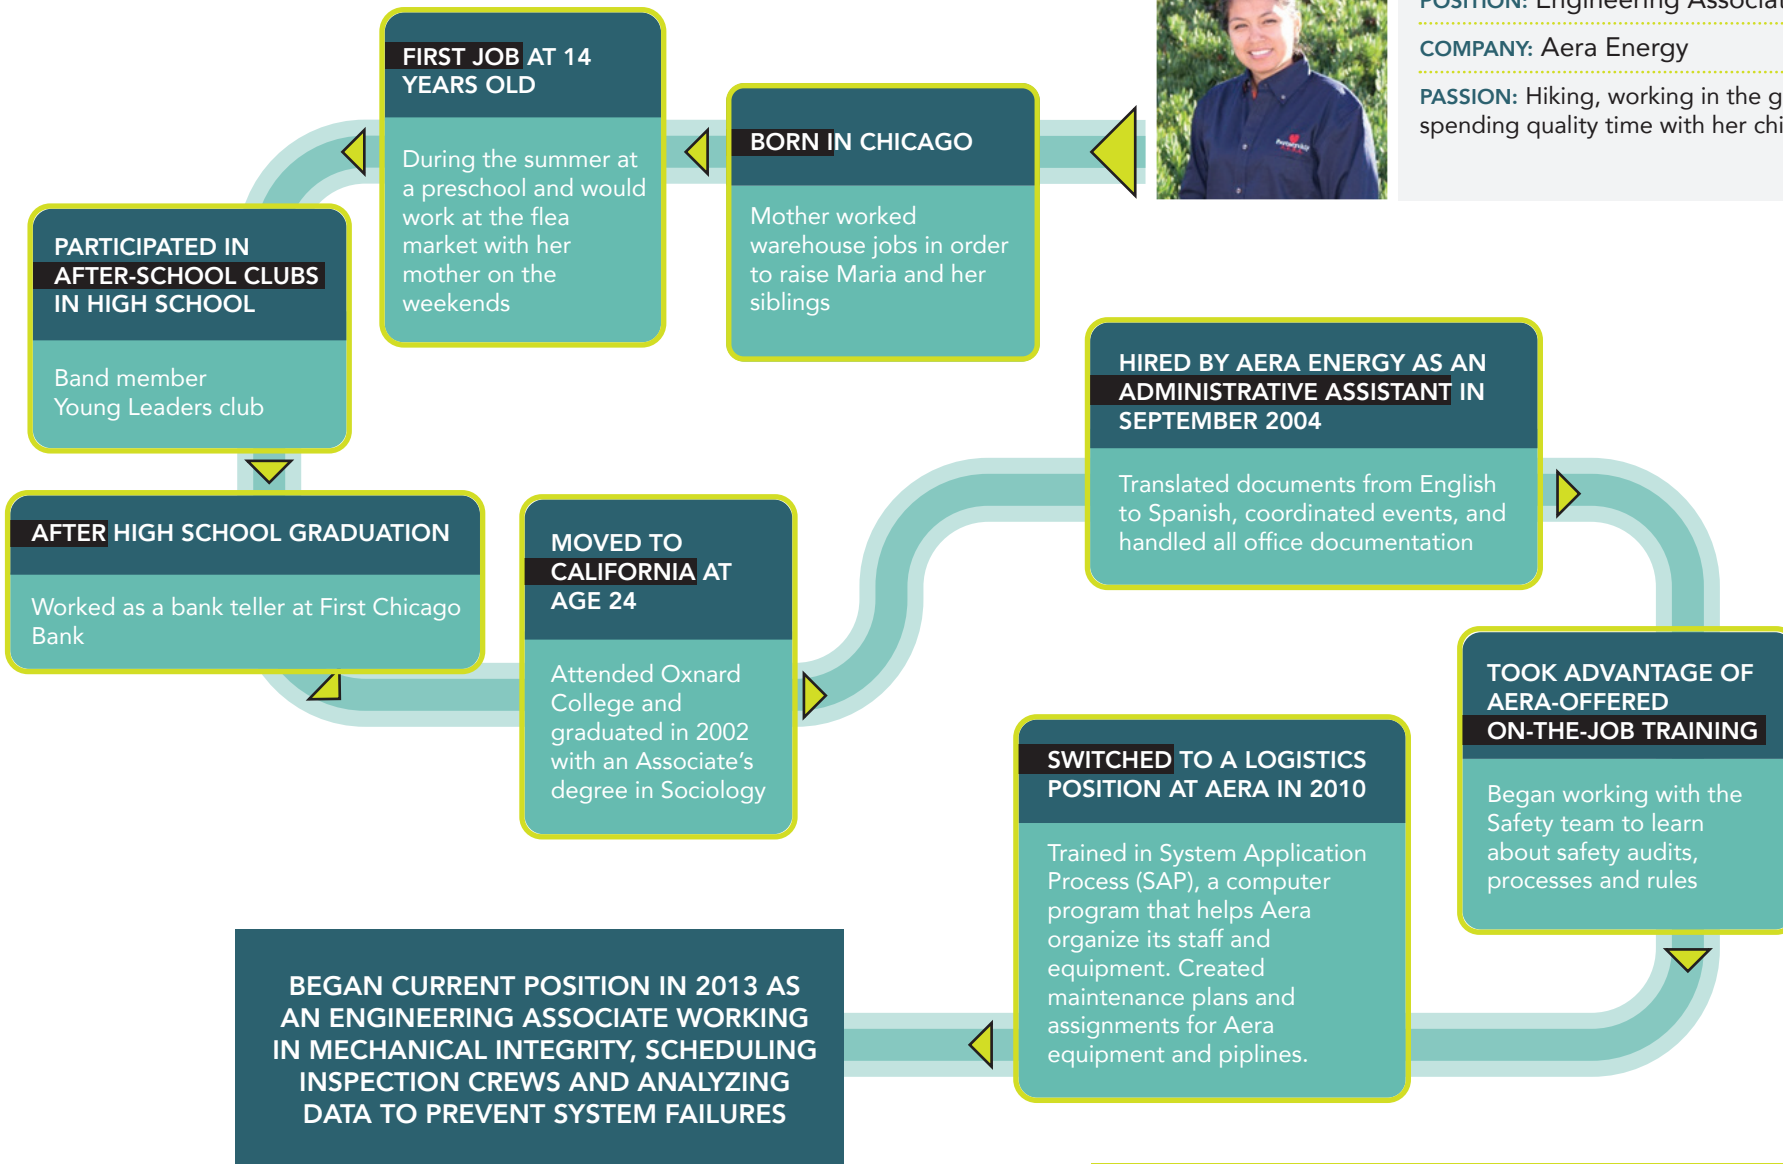

HER PATHWAY TO BECOMING AN ENGINEERING ASSOCIATE IN THE ENERGY INDUSTRY

NAME: Maria Gonzalez Barrera

POSITION: Engineering Associate

COMPANY: Aera Energy

PASSION: Hiking, working in the garden, and spending quality time with her children